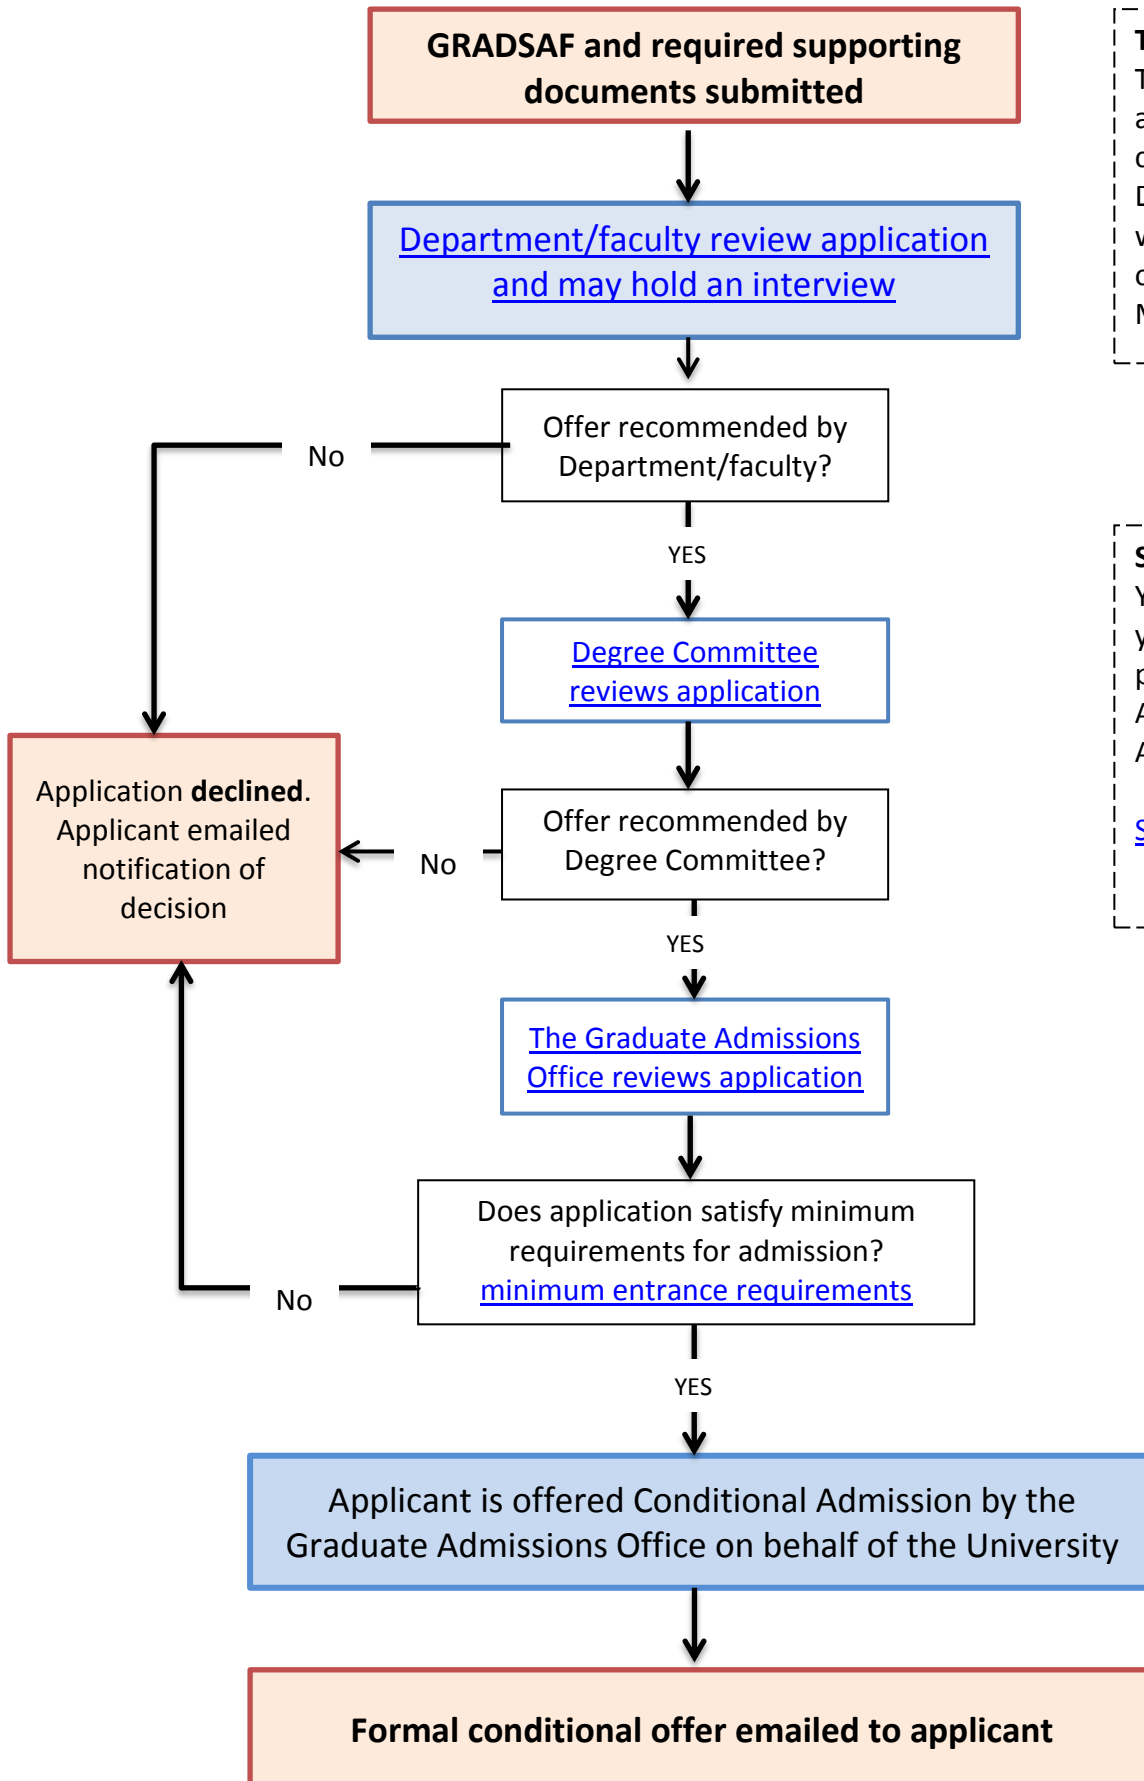

Processing your application

Timescales:
The majority of graduate applications are considered between December and March, with 80% of our formal offers made in February & March.

Self Service:
You can find out where your application is in this process on your Graduate Admissions Self Service Account.
[Self service pages](#)